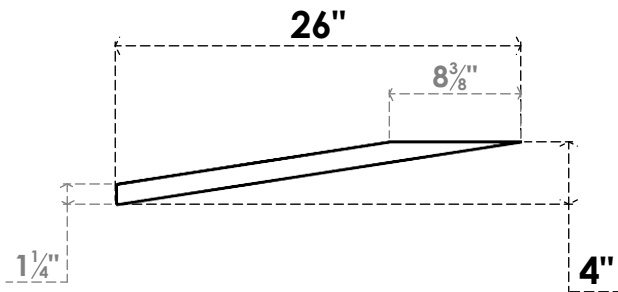

ITEM NUMBER: BRCPC060X26000X04000TRA

6"W X 26"D X 4"H TRADITIONAL ARCHITECTURAL GRADE PVC CLOSED KNEE BRACE

SIDE PROFILE

FRONT PROFILE

ISOMETRIC

EKENA MILLWORK
2300 WEST MAIN ST.
CLARKSVILLE, TX 75426
TOLL FREE: 866-607-0453
WWW.EKENAMILLWORK.COM