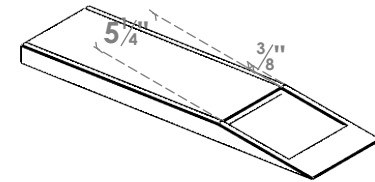

ITEM NUMBER: BRCPC060X26000X04000TRA

6"W X 26"D X 4"H TRADITIONAL ARCHITECTURAL GRADE PVC CLOSED KNEE BRACE

SIDE PROFILE

FRONT PROFILE

ISOMETRIC

EKENA MILLWORK
2300 WEST MAIN ST.
CLARKSVILLE, TX 75426
TOLL FREE: 866-607-0453
WWW.EKENAMILLWORK.COM