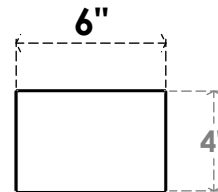

ITEM NUMBER: BRCPC060X26000X04000TRA

6"W X 26"D X 4"H TRADITIONAL ARCHITECTURAL GRADE PVC CLOSED KNEE BRACE

SIDE PROFILE

FRONT PROFILE

ISOMETRIC

EKENA MILLWORK
2300 WEST MAIN ST.
CLARKSVILLE, TX 75426
TOLL FREE: 866-607-0453
WWW.EKENAMILLWORK.COM